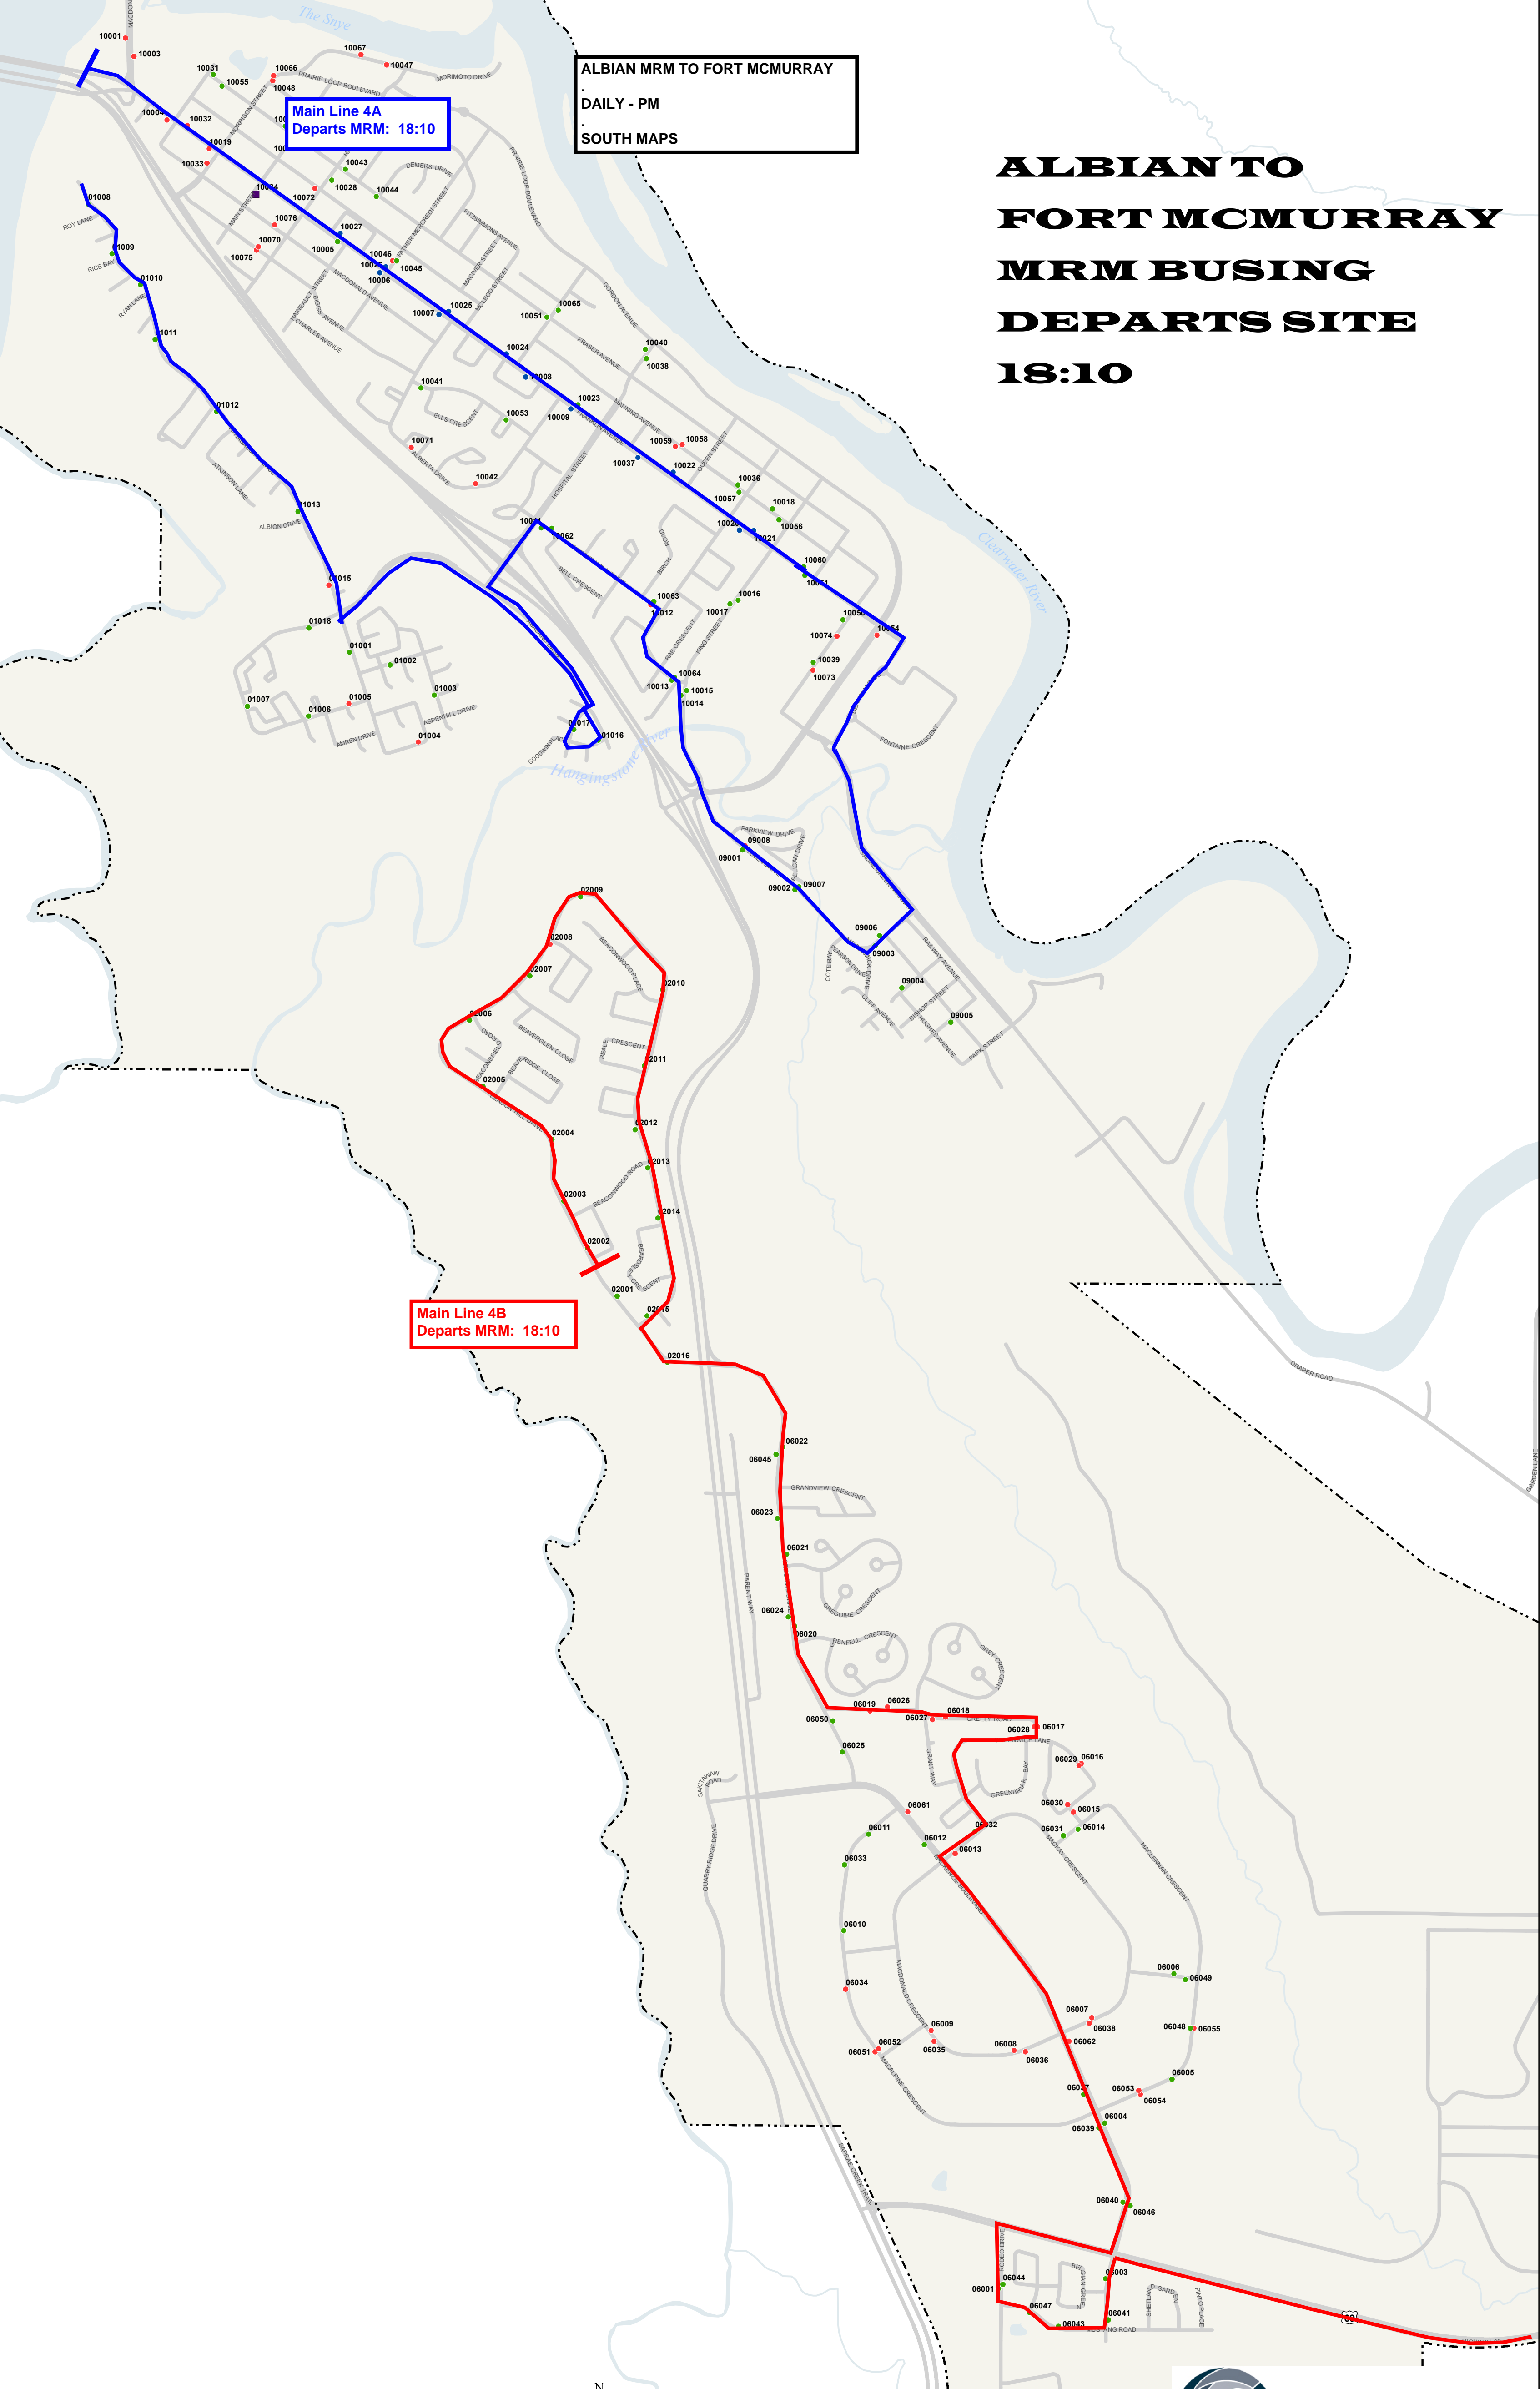

ALBIAN MRM TO FORT MCMURRAY
DAILY - PM
SOUTH MAPS

ALBIAN TO FORT MCMURRAY MRM BUSING DEPARTS SITE 18:10

Main Line 4A
Departs MRM: 18:10

Main Line 4B
Departs MRM: 18:10

Stop 2

Stop 1

Stop 3

SAPRAE CRESCENT

FREESTONE WAY

COMMUNITY LANE

JANKE LANE

CONIFER WAY

32003

32002

32004

32001