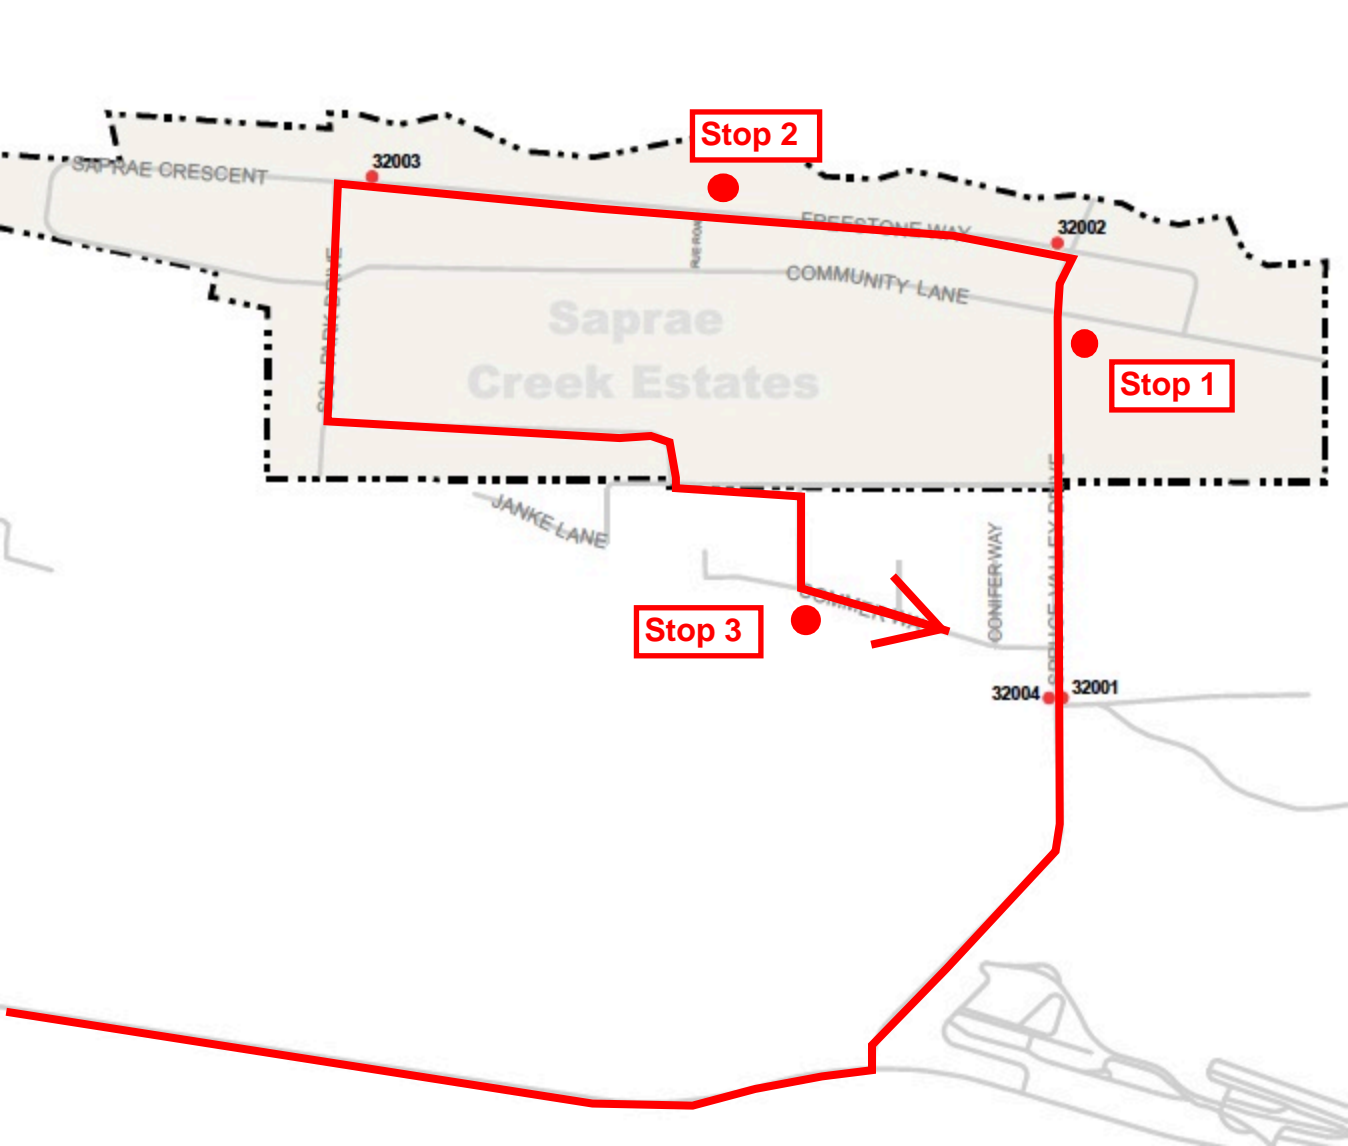

ALBIAN MRM TO FORT MCMURRAY
DAILY - PM
SOUTH MAPS

ALBIAN TO FORT MCMURRAY MRM BUSING DEPARTS SITE 18:10

Main Line 4A
Departs MRM: 18:10

Main Line 4B
Departs MRM: 18:10

Stop 2

Stop 1

Stop 3

SAPRAE CRESCENT

FREESTONE WAY

COMMUNITY LANE

JANKE LANE

CONIFER WAY

32003

32002

32004

32001