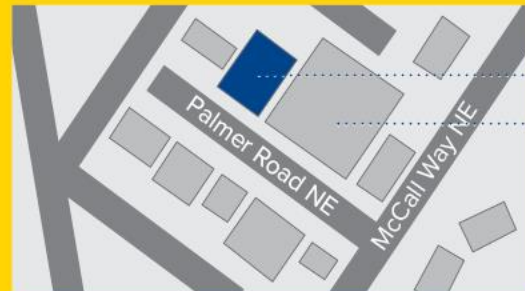

CNRL PRIMROSE (KIRBY) FLIGHTS ARE MOVING TO 580 PALMER ROAD NE EFFECTIVE FRIDAY JUNE 1, 2018.

We look forward to welcoming you to this spacious and comfortable new location.

580 Palmer Road NE Amenities

- Comfortable and roomy 9,000 sq. ft. facility
- Bright, modern and cheerful passenger lounge with ample seating
- Secure and well-lit parking available just steps away, with affordable monthly rates

New Location

580 Palmer Road NE
Calgary AB, T2E 7R3

Questions?

Call 1-403-648-3581

New Terminal
Parking

Flying from Calgary?

CANADIAN NORTH

Enjoy affordable parking, conveniently located just steps away from our charter departure location.

Lot Amenities

- Located next to our 580 Palmer Road NE charter terminal.
- Automated system with 24/7 entry and exit.
- Secure and privately maintained.
- Fully illuminated at night.

Please note that block heater power outlets are not available.