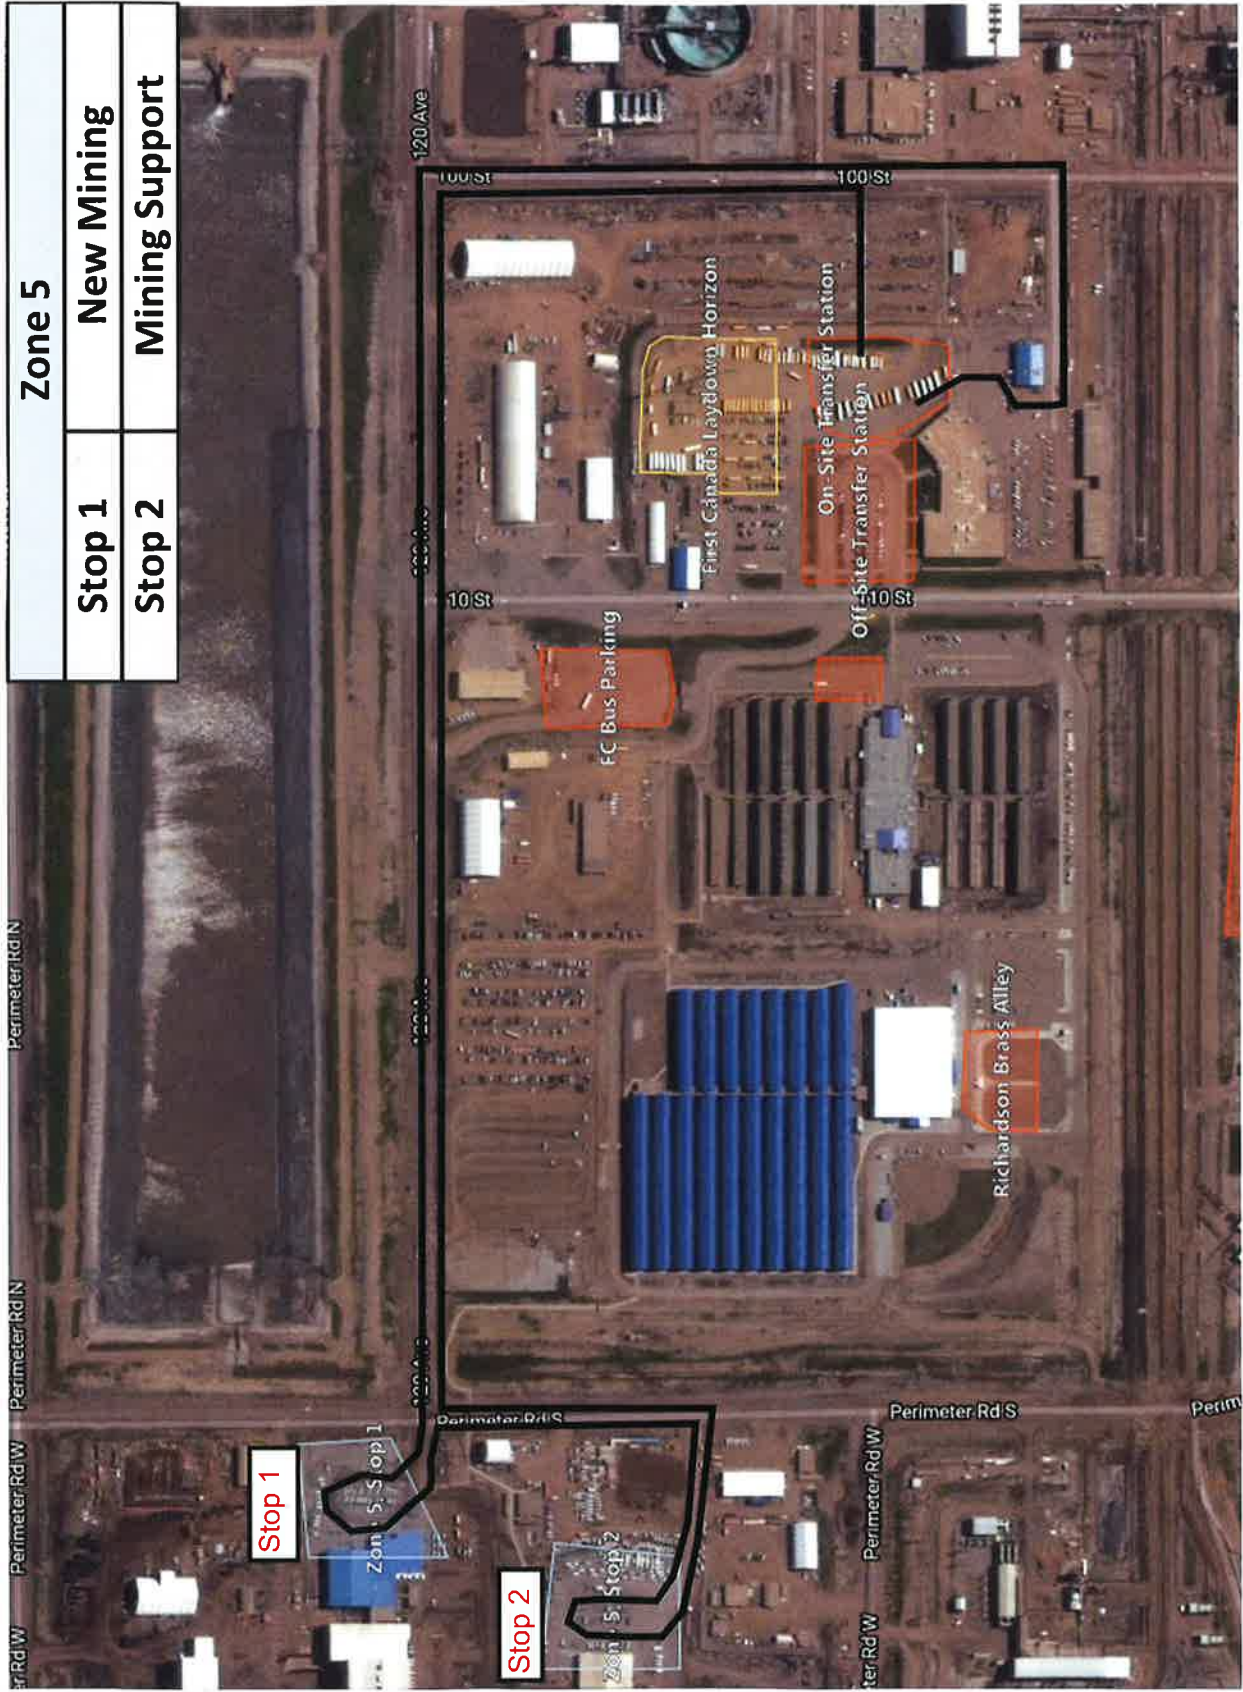

| Zone 5 | |
|--------|-------|
| AM | PM |
| 5:15 | 15:58 |
| 5:23 | 16:06 |
| 5:31 | 16:14 |
| 5:39 | 16:22 |
| 5:47 | 16:30 |
| 5:55 | 16:38 |
| 6:03 | 16:46 |
| 6:11 | 16:54 |
| 6:19 | 17:02 |
| 6:27 | 17:10 |
| 6:35 | 17:18 |
| 6:43 | 17:26 |
| | 17:34 |
| | 17:42 |
| | 17:50 |
| | 17:58 |
| | 18:06 |
| | 18:14 |
| | 18:22 |
| | 18:30 |
| | 18:38 |

| Zone 5 | |
|--------|----------------|
| Stop 1 | New Mining |
| Stop 2 | Mining Support |