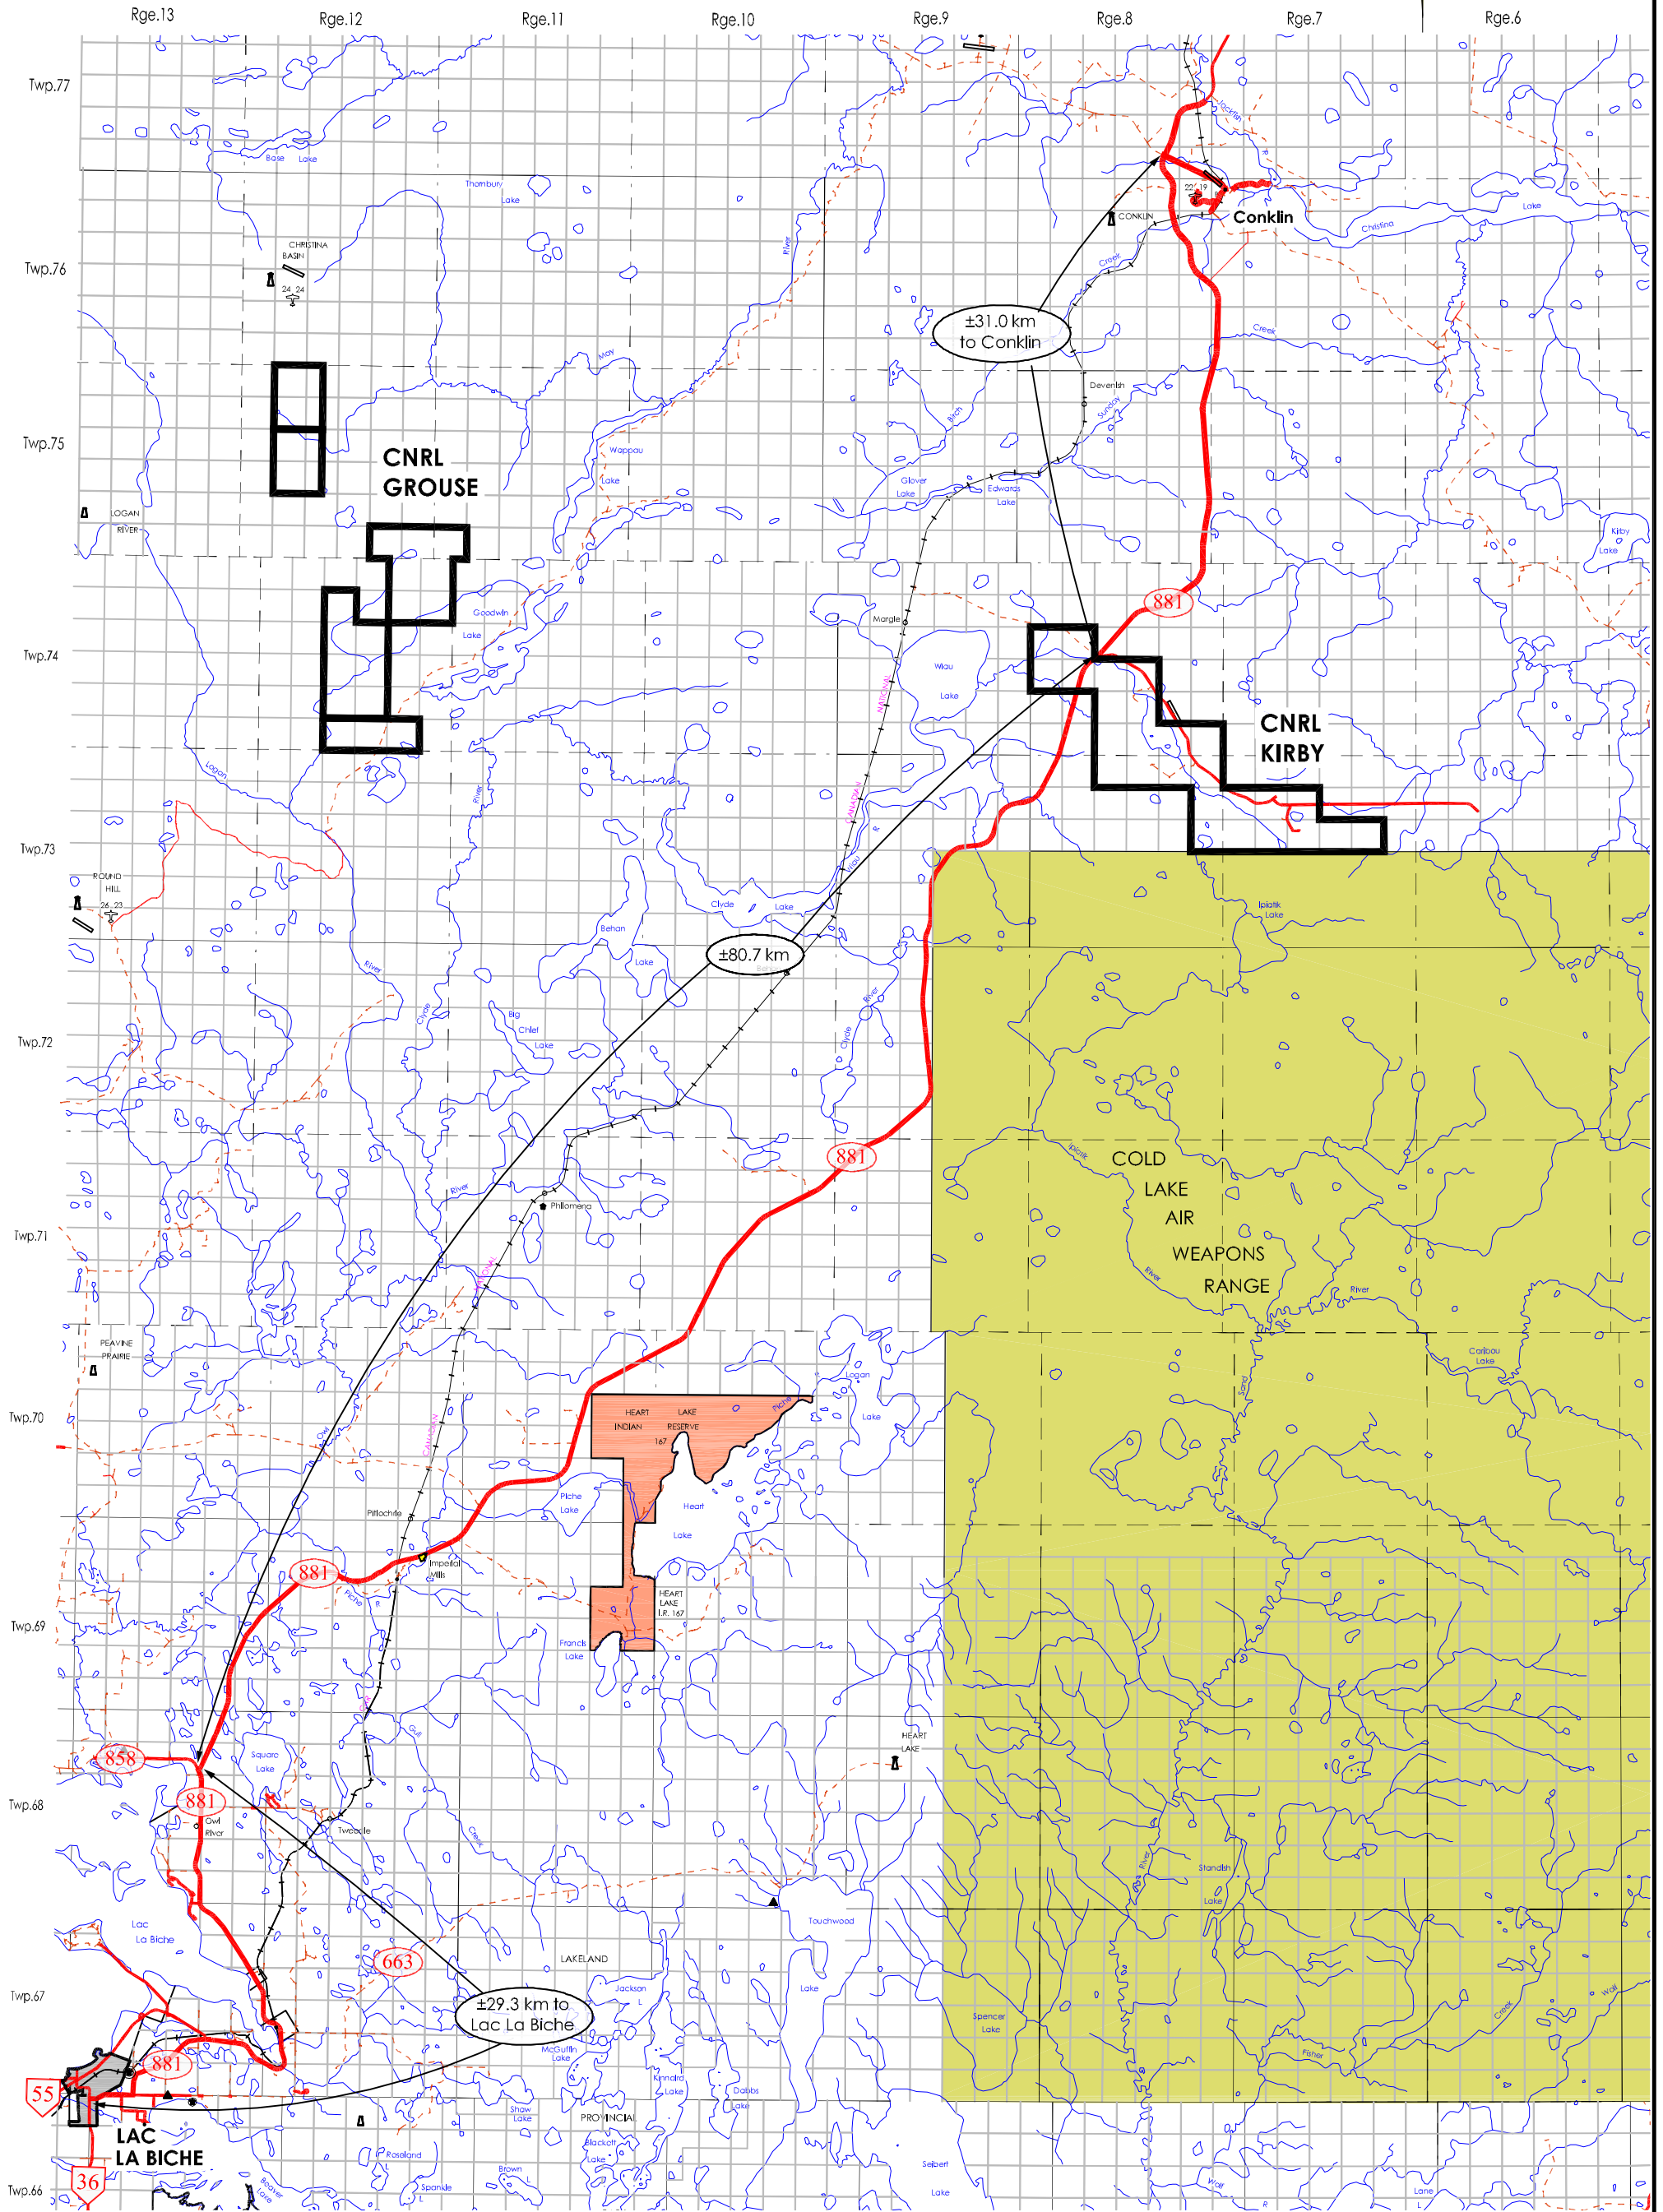

Canadian Natural
CANADIAN NATURAL RESOURCES LIMITED

MAP SHOWING CNRL KIRBY IN SITU OIL SANDS PROJECT SITE ACCESS REGIONAL MUNICIPALITY OF WOOD BUFFALO

NO	DATE	REVISION	DRN	CHK	CAN-AM: E 442-10
0	10/11/15	ISSUED	TM	CP	CAD: E44210M1.DWG
					PAGE: 1/2
					 REVISION

Canadian Natural
CANADIAN NATURAL RESOURCES LIMITED

**MAP SHOWING
CNRL KIRBY IN SITU OIL SANDS PROJECT SITE ACCESS
REGIONAL MUNICIPALITY OF WOOD BUFFALO**

can-am geomatics
Sherwood Park, Alberta 1.800.478.6141