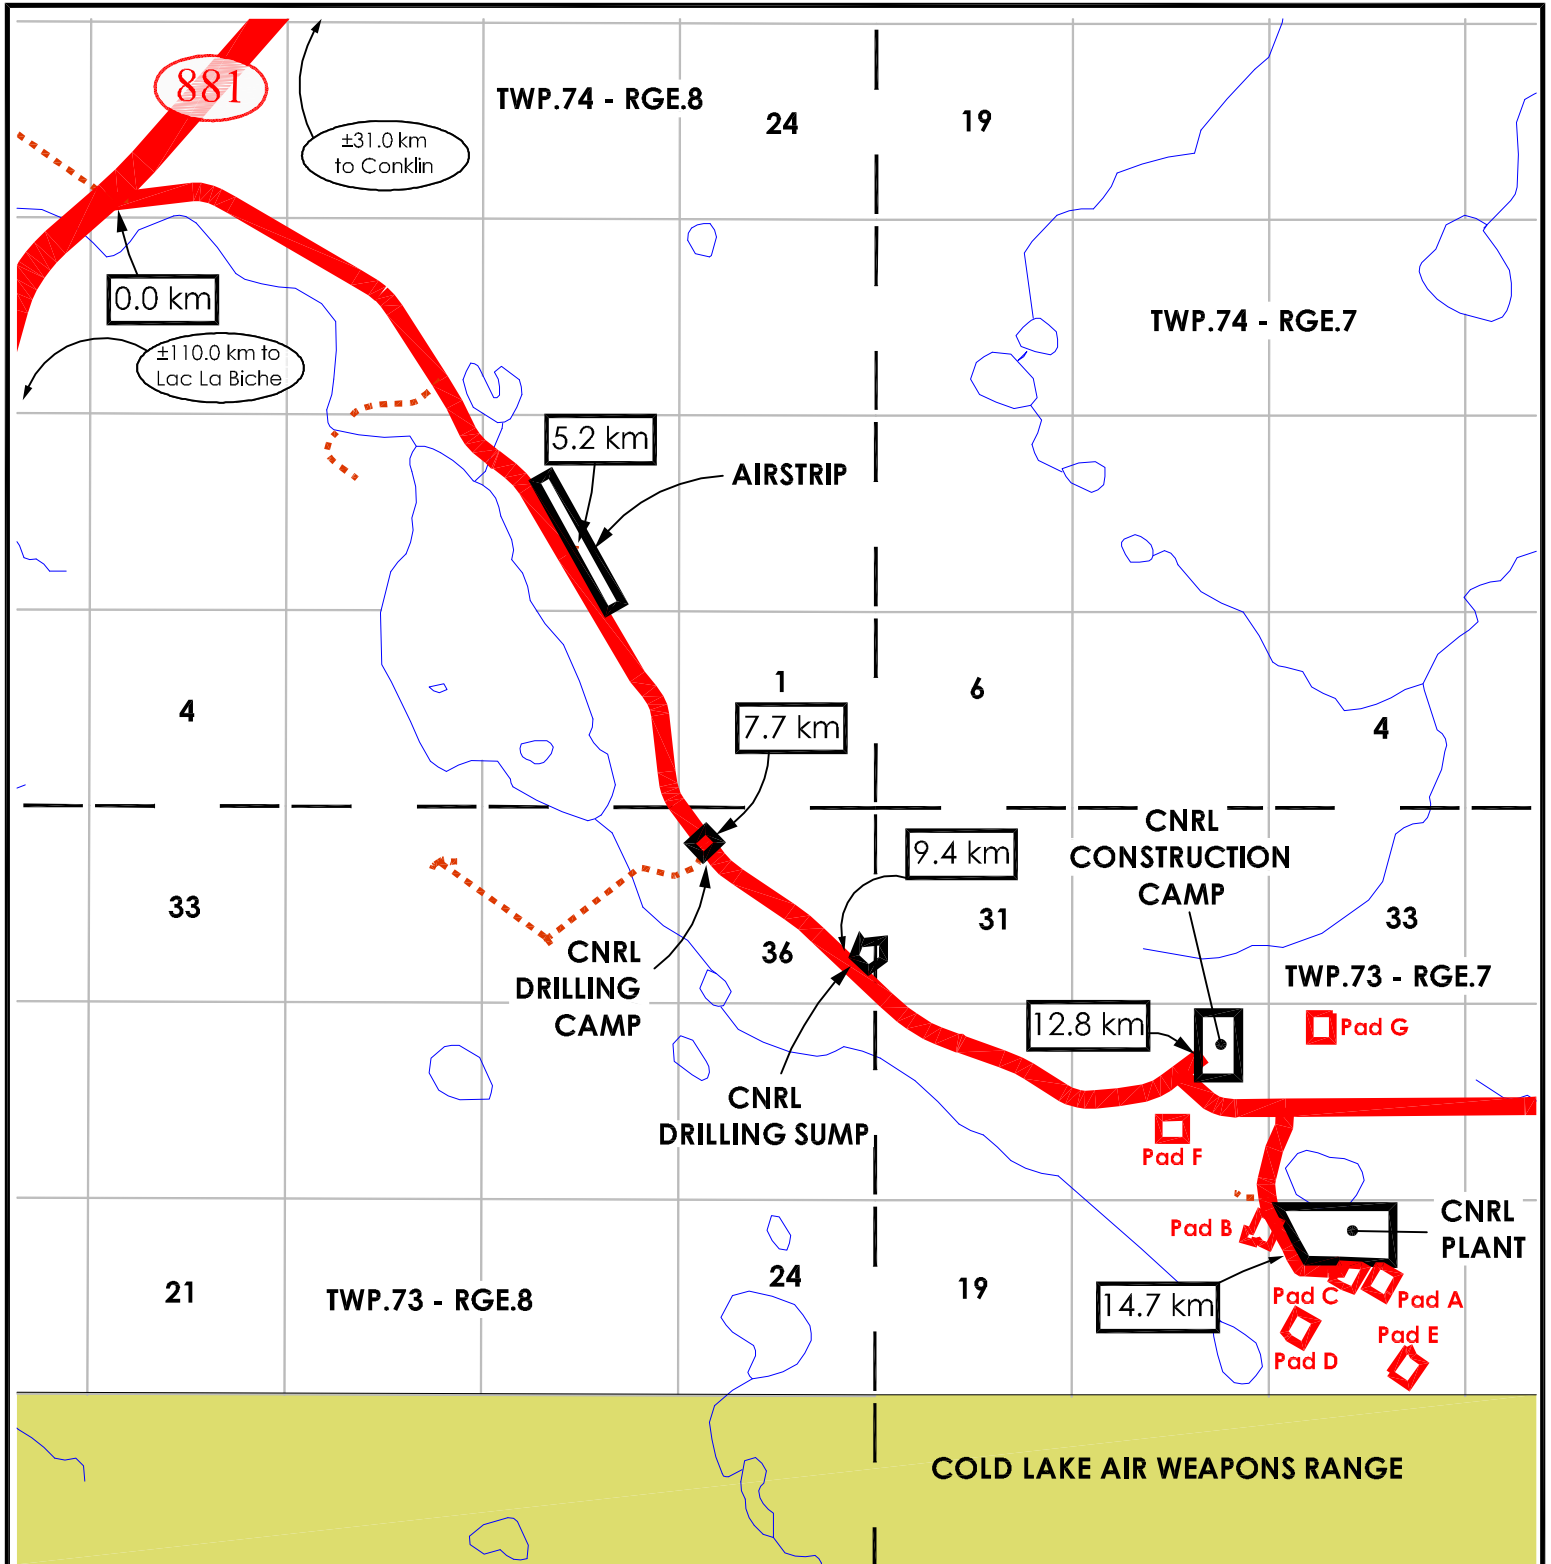

Canadian Natural
CANADIAN NATURAL RESOURCES LIMITED

MAP SHOWING CNRL KIRBY IN SITU OIL SANDS PROJECT SITE ACCESS REGIONAL MUNICIPALITY OF WOOD BUFFALO

NO	DATE	REVISION	DRN	CHK	CAN-AM: E 442-10
0	10/11/15	ISSUED	TM	CP	CAD: E44210M1.DWG
					PAGE: 1/2
					 REVISION

Canadian Natural
CANADIAN NATURAL RESOURCES LIMITED

**MAP SHOWING
CNRL KIRBY IN SITU OIL SANDS PROJECT SITE ACCESS
REGIONAL MUNICIPALITY OF WOOD BUFFALO**

can-am geomatics
Sherwood Park, Alberta 1.800.478.6141