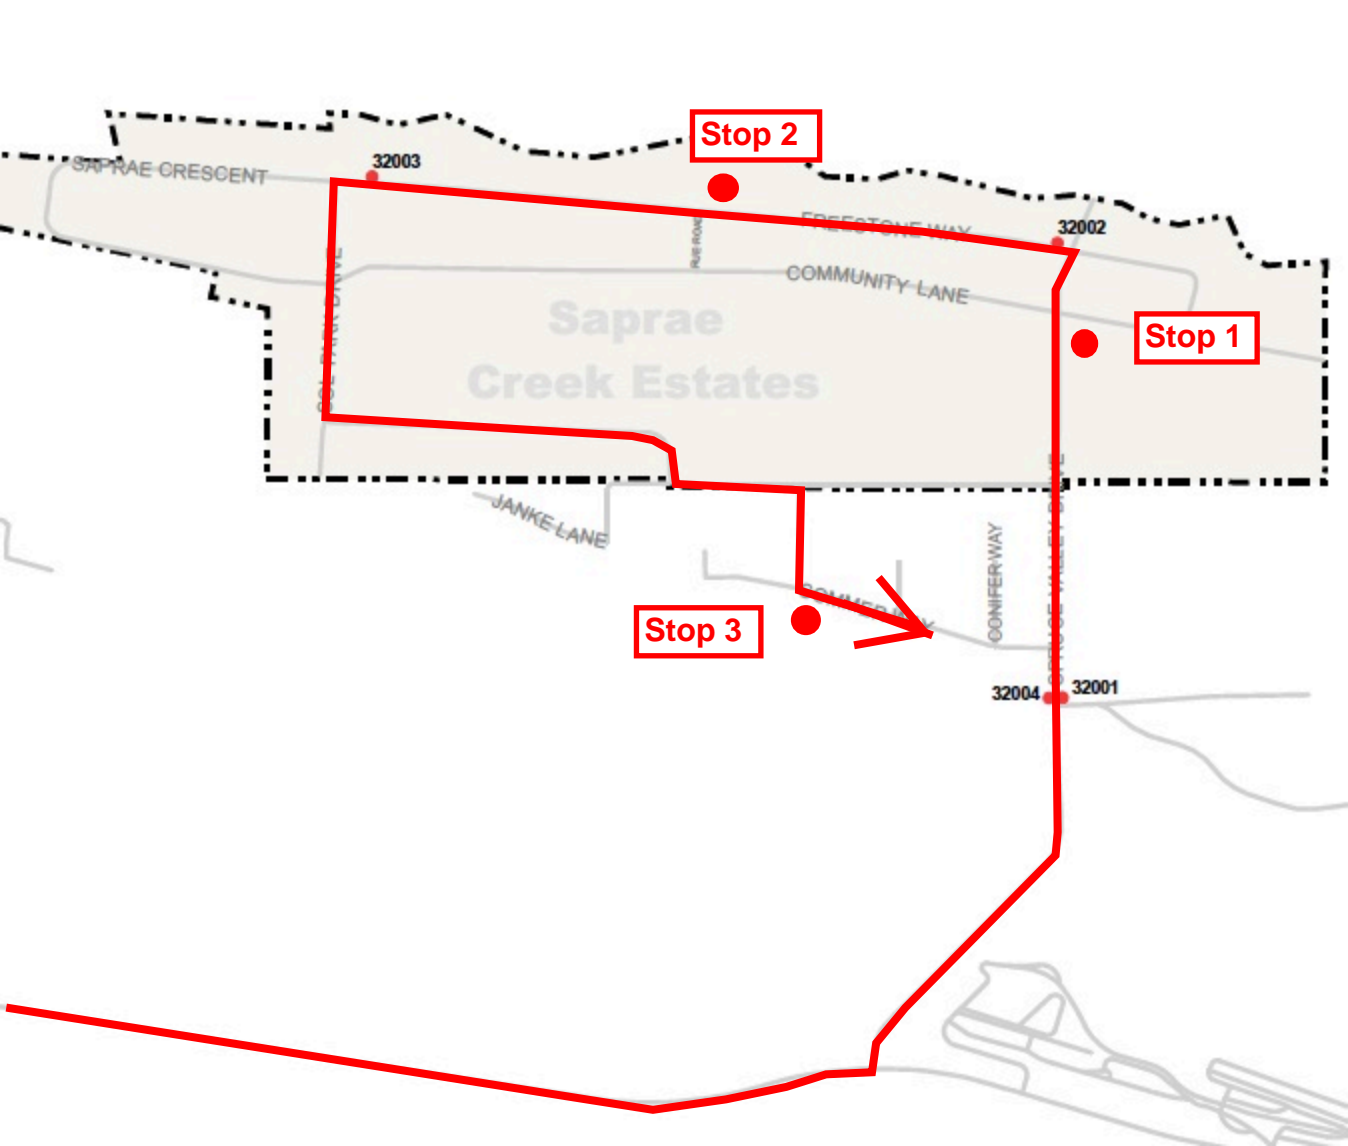

Main Line 4A  
Departs MRM: 06:10

ALBIAN MRM TO FORT MCMURRAY  
MONDAY TO THURSDAY - AM  
SOUTH MAPS

# ALBIAN TO FORT MCMURRAY MRM BUSING DEPARTS SITE 06:10

Main Line 4B  
Departs MRM: 06:10

Stop 2

Stop 1

Stop 3