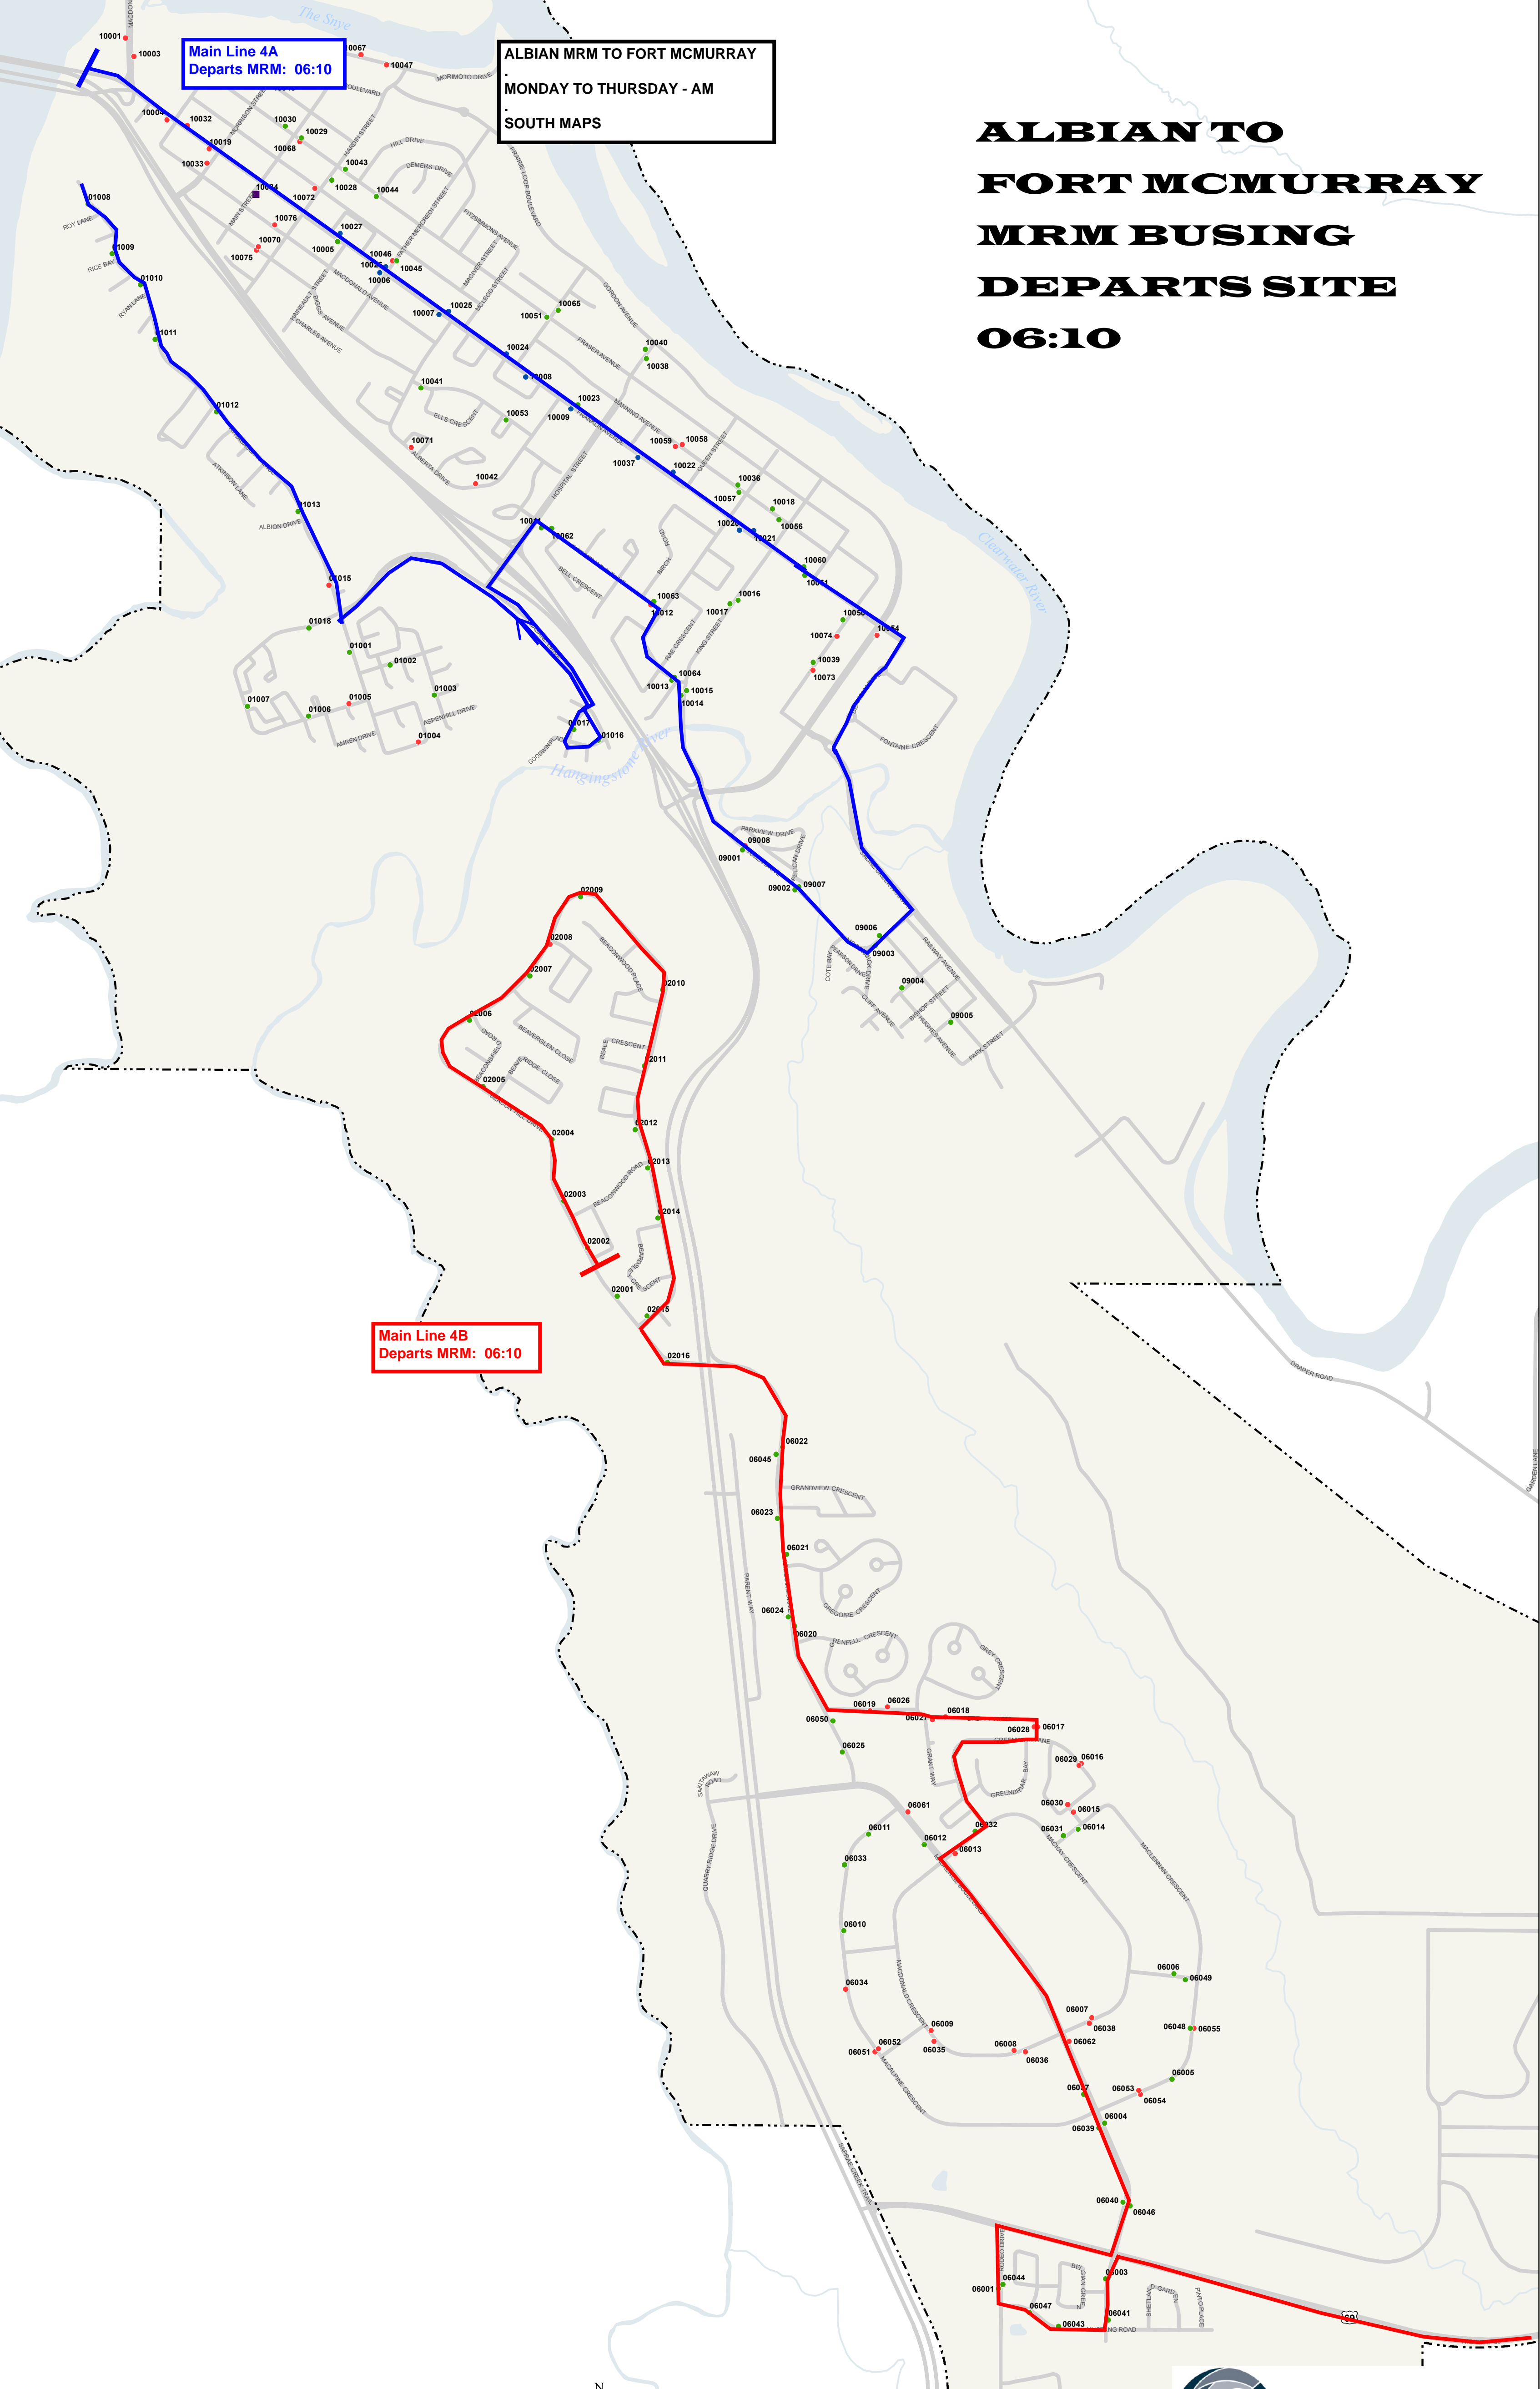

Main Line 4A  
Departs MRM: 06:10

ALBIAN MRM TO FORT MCMURRAY  
MONDAY TO THURSDAY - AM  
SOUTH MAPS

# ALBIAN TO FORT MCMURRAY MRM BUSING DEPARTS SITE 06:10

Main Line 4B  
Departs MRM: 06:10

Stop 2

Stop 1

Stop 3