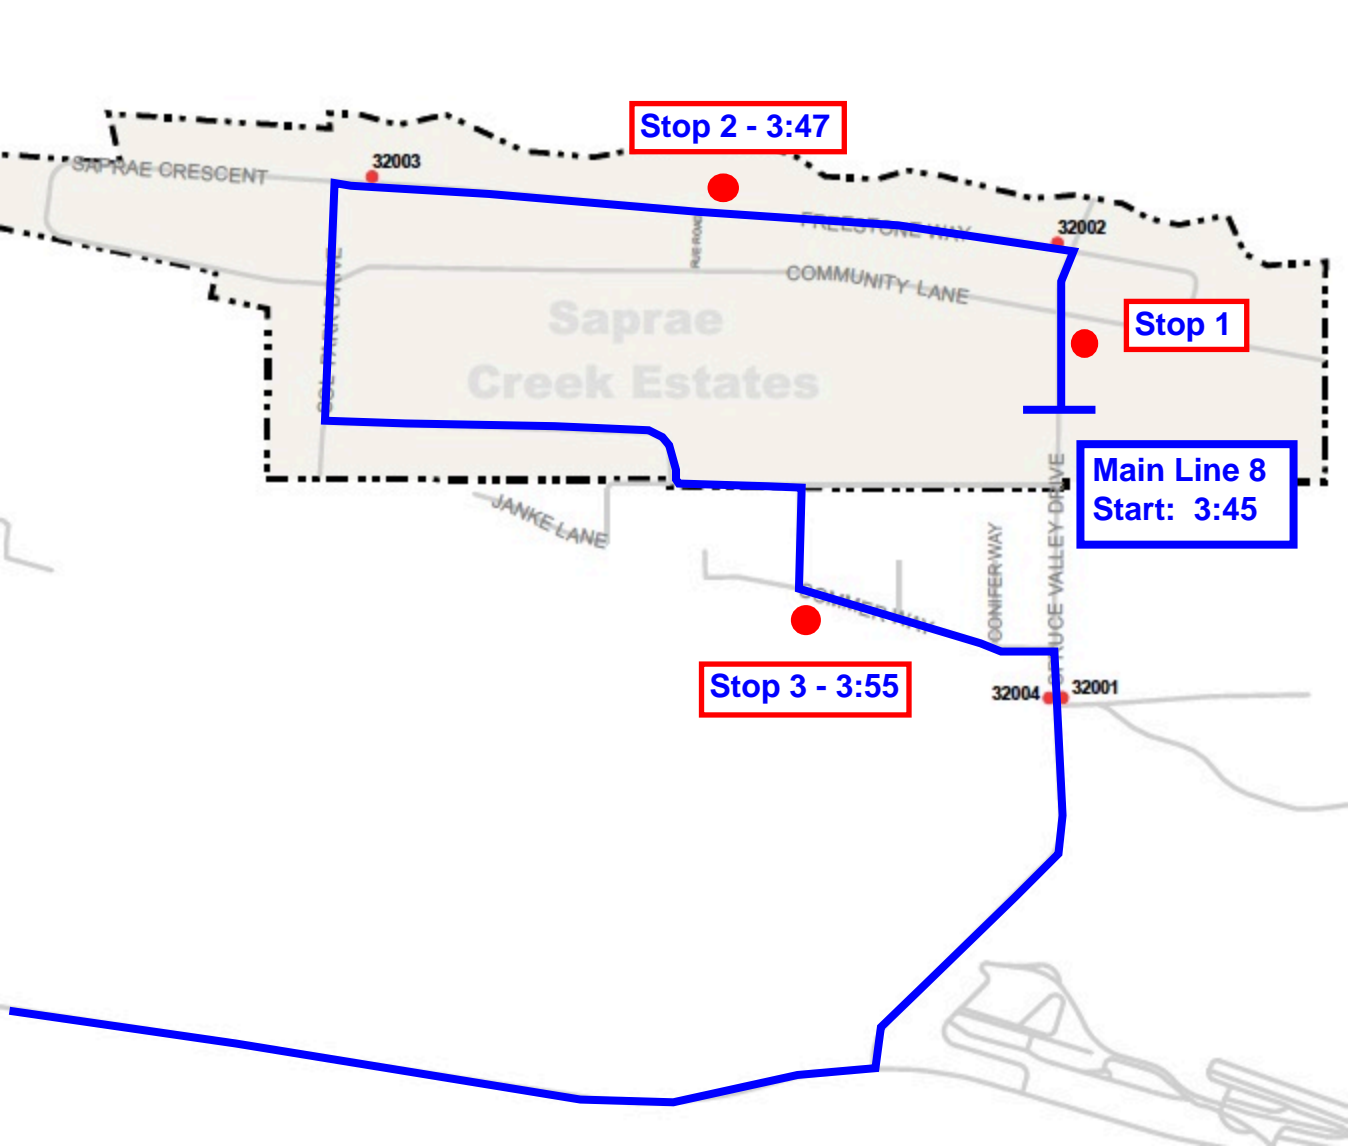

FORT MCMURRAY TO ALBIAN JPM
MONDAY TO THURSDAY - AM
SOUTH MAPS

FORT MCMURRAY TO ALBIAN JPM BUSING MONDAY TO THURSDAY - AM

**Main Line 7A
Start: 4:20**

**Main Line 7B
Start: 4:38**

Stop 2 - 3:47

Stop 1

Main Line 8
Start: 3:45

Stop 3 - 3:55