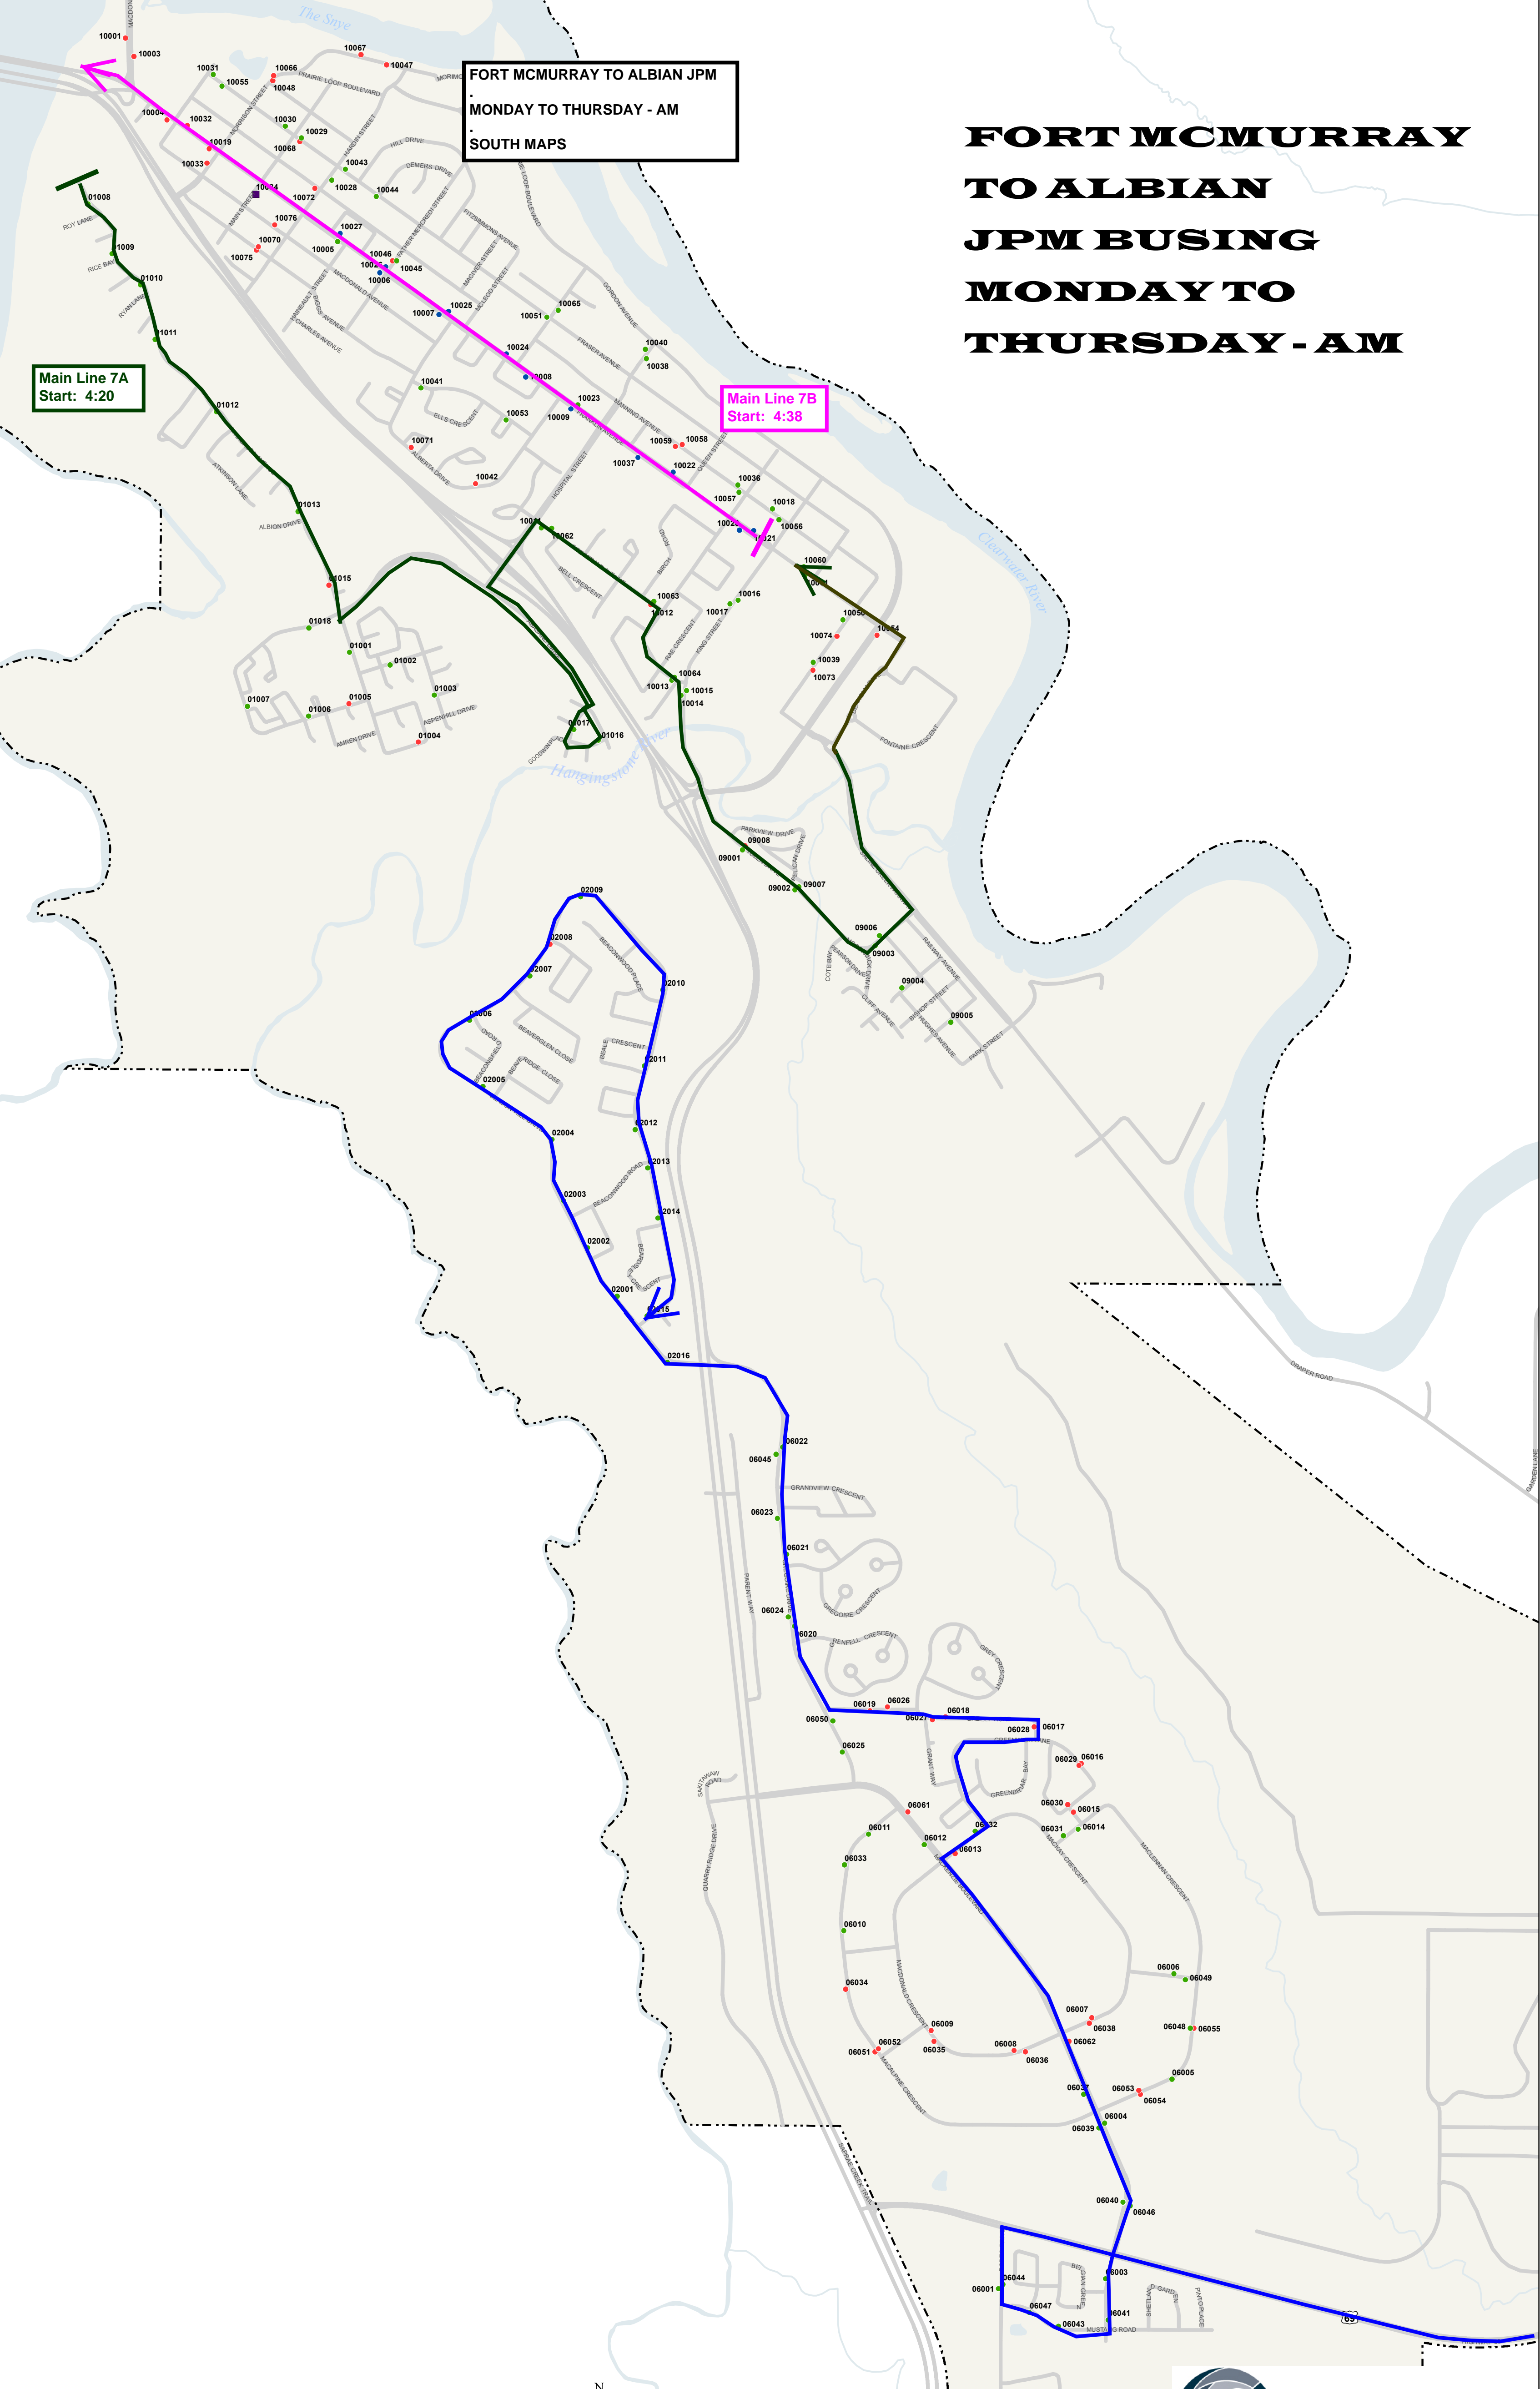

FORT MCMURRAY TO ALBIAN JPM
MONDAY TO THURSDAY - AM
SOUTH MAPS

FORT MCMURRAY TO ALBIAN JPM BUSING MONDAY TO THURSDAY - AM

**Main Line 7A
Start: 4:20**

**Main Line 7B
Start: 4:38**

Stop 2 - 3:47

Stop 1

Main Line 8
Start: 3:45

Stop 3 - 3:55