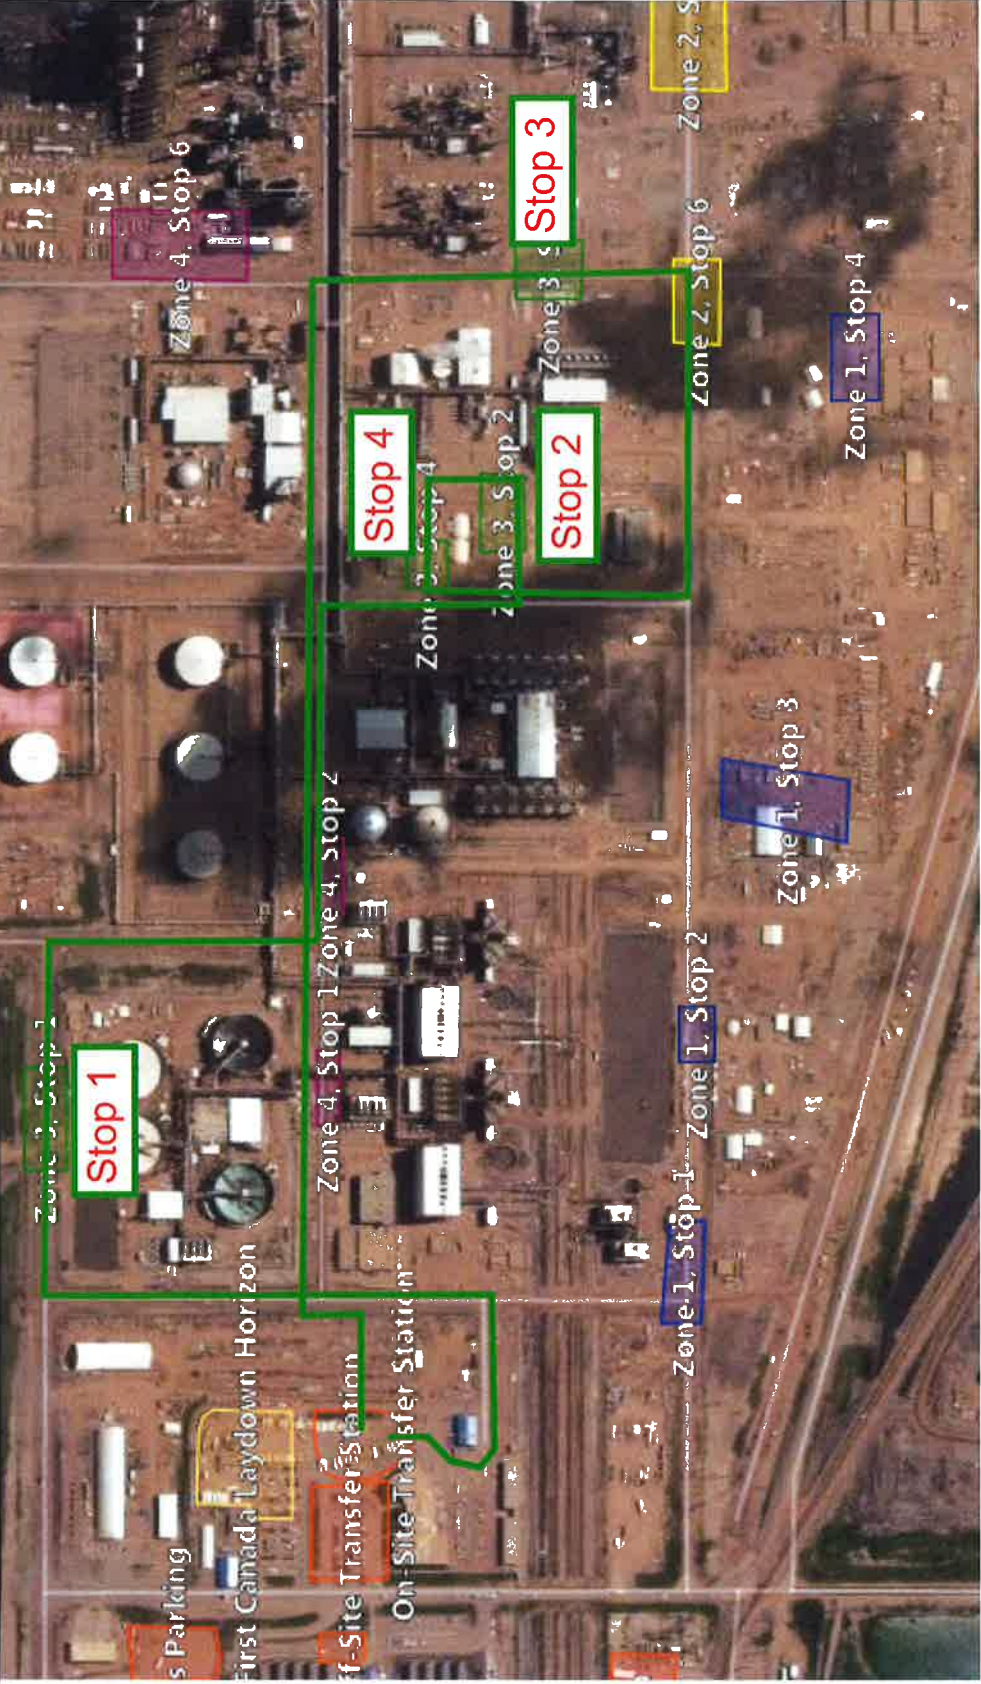

Zone 3	
Stop 1	24 North
Stop 2	Plant Shop/Offices
Stop 4	MCR
Stop 3	SUC Sog/Plant 64

Zone 3	
AM	PM
4:57	16:02
5:15	16:11
5:24	16:20
5:33	16:29
5:42	16:38
5:51	16:47
6:00	16:56
6:09	17:05
6:18	17:14
6:27	17:23
6:36	17:32
6:45	17:41
	17:50
	17:59
	18:08
	18:17
	18:26
	18:35
	18:44
	18:53